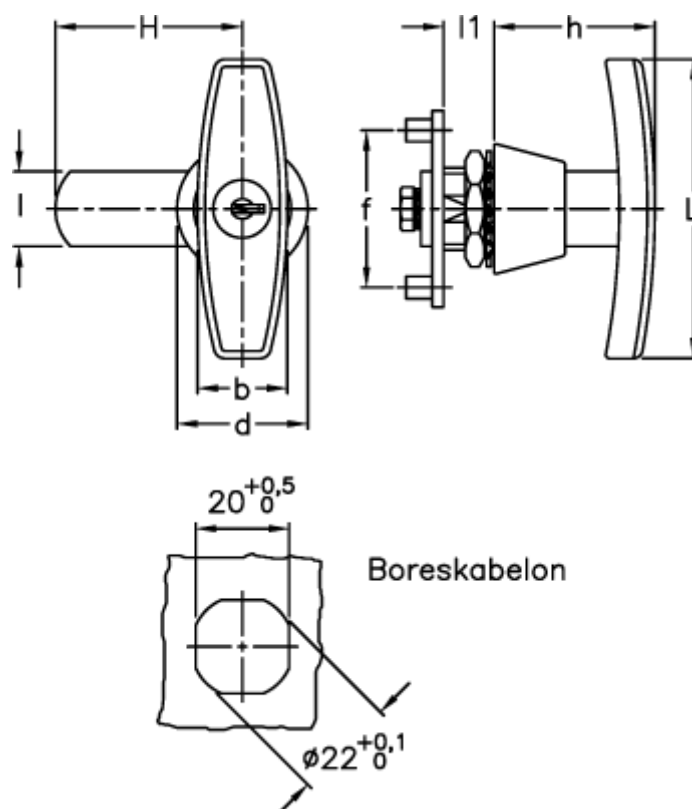

Article number: 2310421513

Description: E+G T-handle w/lock
CSU/M-50

Measures

$b = 24$
 $d = 35$
 $f = 42$
 $H = 50$
 $h = 43$
 $l = 20$
 $L = 80$
 $l_1 = 13.5$